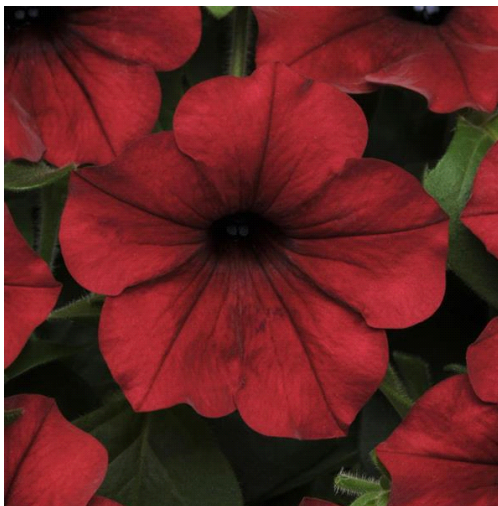

Tidal Wave® Red Velour

Awards

All-America Selections Winner
Fleuroselect Gold Medal
Fleuroselect Novelty

Mountains of color in big gardens and containers! The biggest petunia series in the Ride The Wave family, Tidal Wave grows and grows and grows into an awesome, flower-filled hedge! These award-winning plants serve as excellent "screens" for unsightly air conditioners or to adorn wooden fences. They also work well in large planters. Space them 24 in. (60 cm) apart and watch them spread into an unbelievable groundcover!

Blooming Season: Spring, Late Spring, Summer, Late Summer

Plant Habit: Spreading, Upright

Water: Medium

Fertilize: Once a week

Spacing: 12-24" (30.5-61cm)

Height: 16-22" (40.6-55.9cm)

Width: 30-60" (76.2-152.4cm)

Exposure: Sun

Ideas & Tips: Avoid wet foliage going into night. Keep well fed for best performance. Provide plenty of room for spread.

'PAS1085269'

Tidal Wave® Varieties

Tidal Wave® Silver

Tidal Wave® Cherry

Tidal Wave® Hot Pink

Tidal Wave® Purple