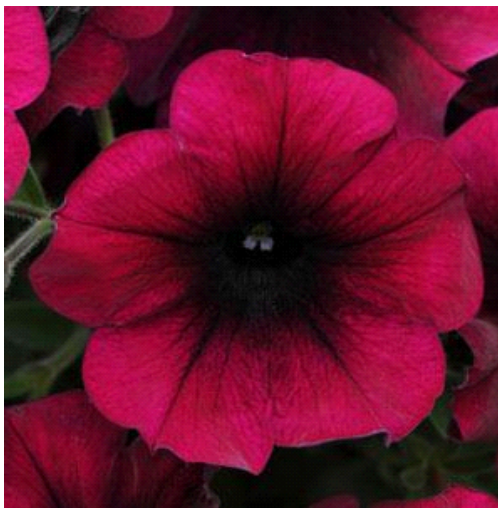

Easy Wave® Burgundy Velour

Fast-growing plants bloom freely all season in landscapes and containers without cutting back, and tolerate both heat and cooler conditions very well. Flower-filled plants grow a little more mounded than original Wave, with a more controlled spread.

Blooming Season: Late Spring, Summer, Late Summer, Spring

Plant Habit: Mounded, Spreading

Water: Medium

Fertilize: Once a week

Spacing: 10-15" (25.4-38.1cm)

Height: 6-12" (15.2-30.5cm)

Width: 30-39" (76.2-99.1cm)

Exposure: Sun

Ideas & Tips: Avoid wet foliage going into night. Keep well fed for best performance. Occasional cut back will rejuvenate plants.

'PAS933562'

Easy Wave® Varieties

Easy Wave® Beachcomber Mixture Improved
Easy Wave® Rose Fusion
Easy Wave® Lavender Sky Blue
Easy Wave® Formula Mixture
Easy Wave® Great Lakes Mixture
Easy Wave® Opposites Attract Mixture
Easy Wave® Plum Pudding Mixture
Easy Wave® South Beach Mixture
Easy Wave® The Flag Mixture
Easy Wave® Red
Easy Wave® Violet
Easy Wave® Yellow
Easy Wave® Pink Passion
Easy Wave® Silver
Easy Wave® Berry Velour
Easy Wave® Red Velour
Easy Wave® Neon Rose
Easy Wave® Burgundy Star
Easy Wave® Starfish Mixture
Easy Wave® Plum Vein
Easy Wave® Coral Reef
Easy Wave® Rosy Dawn
Easy Wave® Blue
Easy Wave® Pink
Easy Wave® White